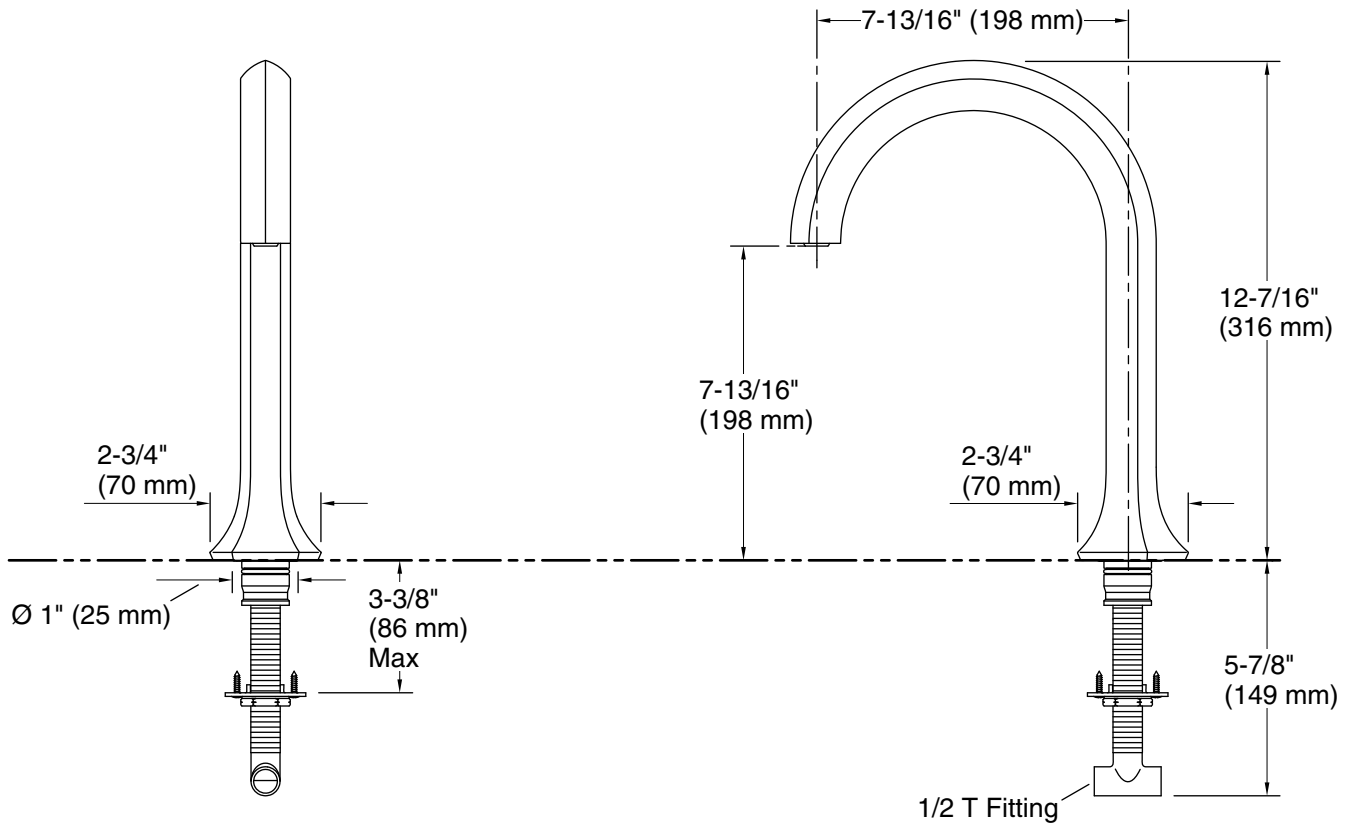

### Features

- Nondiverter spout
- 7-3/4" (197 mm) spout reach
- Part of the Occasion bathroom faucet and accessory collection

### Installation

- Deck-mount

### Technical Information

All product dimensions are nominal.

Drain included: No